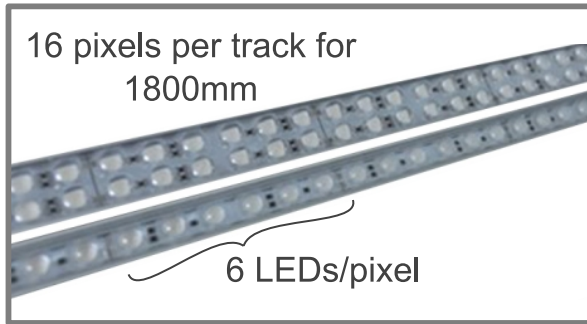

Sample Connections:

Digital:

Sample Connections (Digital):

Sign Cabinet Installation Example:

Accessories (Sold Separately):