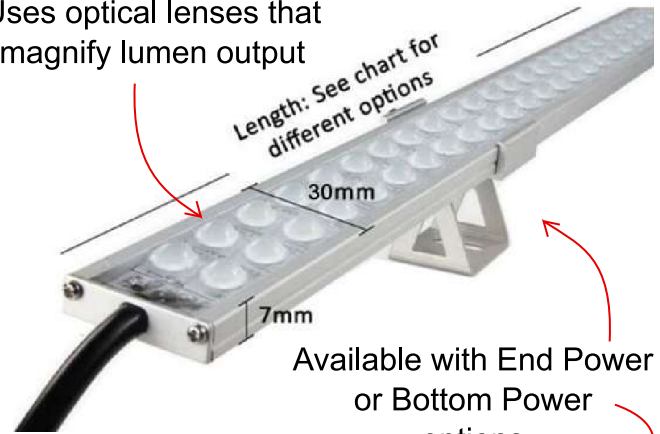

Uses optical lenses that magnify lumen output

**Specs:**

- IP65 rated for outdoor environment.
- High lumen output.
- Working temperature: -30°C to 60°C.
- 5630 LED chip.
- Optical lens.
- Aluminum track enclosure.

**Installation Options:**

- Inside sign cabinets
- Cove lighting
- Architectural lighting
- Exterior linear lighting

**Available Colors**

**Parameters**

Model	LED Color	Voltage	Power (W)	Lumen (LM/m)	Length (mm)	LED Qty	LED Chip	View Angle
SR-1800-25	See Options	DC24V	25	2500	1800	96	SMD5630	45°, 60°, 90°
SR-1200-18			18	1620	1200	72		
SR-1000-15			15	1350	1000	60		
SR-600-9			9	810	600	36		
SR-300-4.5			4.5	405	300	18		

**Single Row**

**Double Row**

Model	LED Color	Voltage	Power (W)	Lumen (LM/m)	Length (mm)	LED Qty	LED Chip	View Angle
DR-1800-25	See Options	DC24V	42	4260	1800	216	SMD5630	45°, 60°, 90°
DR-1200-18			36	3240	1200	144		
DR-1000-15			30	2700	1000	120		
DR-600-9			18	1620	600	72		
DR-300-4.5			9	810	300	36		