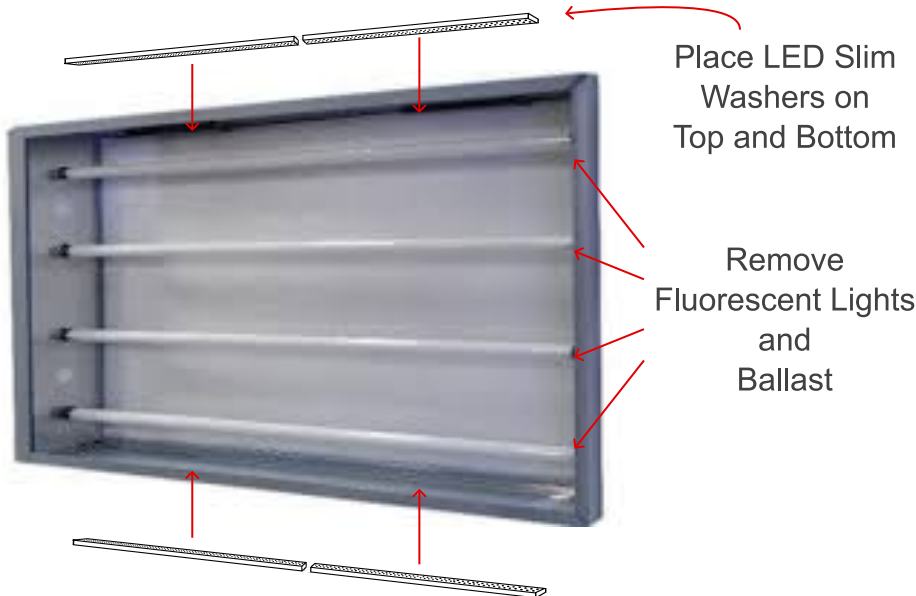

Uses optical lenses that magnify lumen output

**Specs:**

- IP65 rated for outdoor environment.
- High lumen output.
- Working temperature: -30°C to 60°C.
- 5630 LED chip.
- Optical lens.
- Aluminum track enclosure.

**Installation Options:**

- Inside sign cabinets
- Cove lighting
- Architectural lighting
- Exterior linear lighting

**Available Colors**

**Parameters**

Model	LED Color	Voltage	Power (W)	Lumen (LM/m)	Length (mm)	LED Qty	LED Chip	View Angle
SR-1800-25	See Options	DC24V	25	2500	1800	96	SMD5630	45°, 60°, 90°
SR-1200-18			18	1620	1200	72		
SR-1000-15			15	1350	1000	60		
SR-600-9			9	810	600	36		
SR-300-4.5			4.5	405	300	18		

**Single Row**

**Double Row**

Model	LED Color	Voltage	Power (W)	Lumen (LM/m)	Length (mm)	LED Qty	LED Chip	View Angle
DR-1800-25	See Options	DC24V	42	4260	1800	216	SMD5630	45°, 60°, 90°
DR-1200-18			36	3240	1200	144		
DR-1000-15			30	2700	1000	120		
DR-600-9			18	1620	600	72		
DR-300-4.5			9	810	300	36		

Sample Connections:

Digital:

Sample Connections (Digital):

Sign Cabinet Installation Example:

Accessories (Sold Separately):