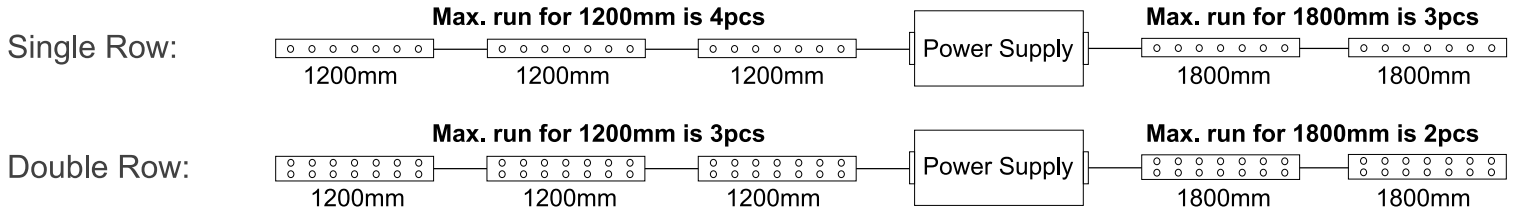

Sample Connections: