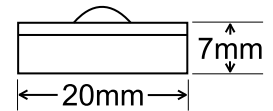

**Installation Options:**

- Inside sign cabinets
- Cove lighting
- Architectural lighting
- Exterior linear lighting

**Available Colors**

**Parameters**

Model	LED Color	Voltage	Power (W)	Lumen (LM/m)	Length (mm)	LED Qty	LED Chip	View Angle
SR-1800-25	See Options	DC24V	25	2500	1800	96	SMD5630	45°, 60°, 90°
SR-1200-18			18	1620	1200	72		
SR-1000-15			15	1350	1000	60		
SR-600-9			9	810	600	36		
SR-300-4.5			4.5	405	300	18		

**Single Row**

**Double Row**

Model	LED Color	Voltage	Power (W)	Lumen (LM/m)	Length (mm)	LED Qty	LED Chip	View Angle
DR-1800-25	See Options	DC24V	42	4260	1800	216	SMD5630	45°, 60°, 90°
DR-1200-18			36	3240	1200	144		
DR-1000-15			30	2700	1000	120		
DR-600-9			18	1620	600	72		
DR-300-4.5			9	810	300	36		