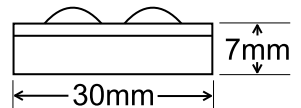

**Installation Options:**

- Inside sign cabinets
- Cove lighting
- Architectural lighting
- Exterior linear lighting

**Available Colors**

**Parameters**

Model	LED Color	Voltage	Power (W)	Lumen (LM/m)	Length (mm)	LED Qty	LED Chip	View Angle
SR-1800-25	See Options	DC24V	25	2500	1800	96	SMD5630	45°, 60°, 90°
SR-1200-18			18	1620	1200	72		
SR-1000-15			15	1350	1000	60		
SR-600-9			9	810	600	36		
SR-300-4.5			4.5	405	300	18		

**Single Row**

**Double Row**

Model	LED Color	Voltage	Power (W)	Lumen (LM/m)	Length (mm)	LED Qty	LED Chip	View Angle
DR-1800-25	See Options	DC24V	42	4260	1800	216	SMD5630	45°, 60°, 90°
DR-1200-18			36	3240	1200	144		
DR-1000-15			30	2700	1000	120		
DR-600-9			18	1620	600	72		
DR-300-4.5			9	810	300	36		