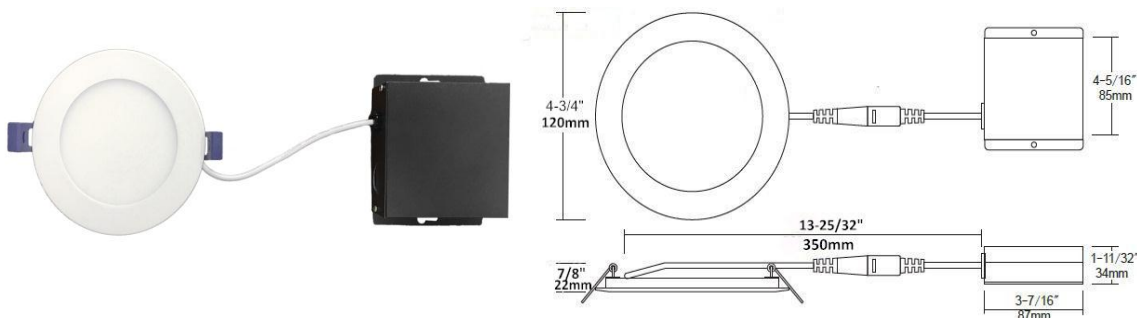

## 4" Round Led Slim Panel Light

Model No.: D21-SSL-4" (3K) / (4K) / (5K)

### SPECIFICATION:

- Input Voltage: AC 120V
- Wattage: 9W
- Lumens: 750lm
- CCT: 3000K / 4000K / 5000K
- CRI: Ra>80
- Power Frequency: 50~60HZ
- Beam Angle: 120°
- Operating Temperature: -20°C~40°C
- Dimmable: Yes (Triac)
- Harmonic Distortion: <2%
- Lifespan / Warranty: 10 Years (12hr/day)
- Lens: PMMA
- Certification: cETLus & Energy star
- Durable airtight die-cast aluminum body, Aluminum Junction Box
- IP Rating: IP35

## ACCESSORIES:

**D21-ASMP4**  
4¼ " Round pre-mounting plate for led slim panel light

**D21-AEC72**  
Extension Cord for led slim panle light 72"=6FT

**D21-NCMP4**  
4¼ " New Construction Round pre-mounting plate for led slim panel light

**D21-AEC120**  
Extension Cord for led slim panle light 120"=10FT