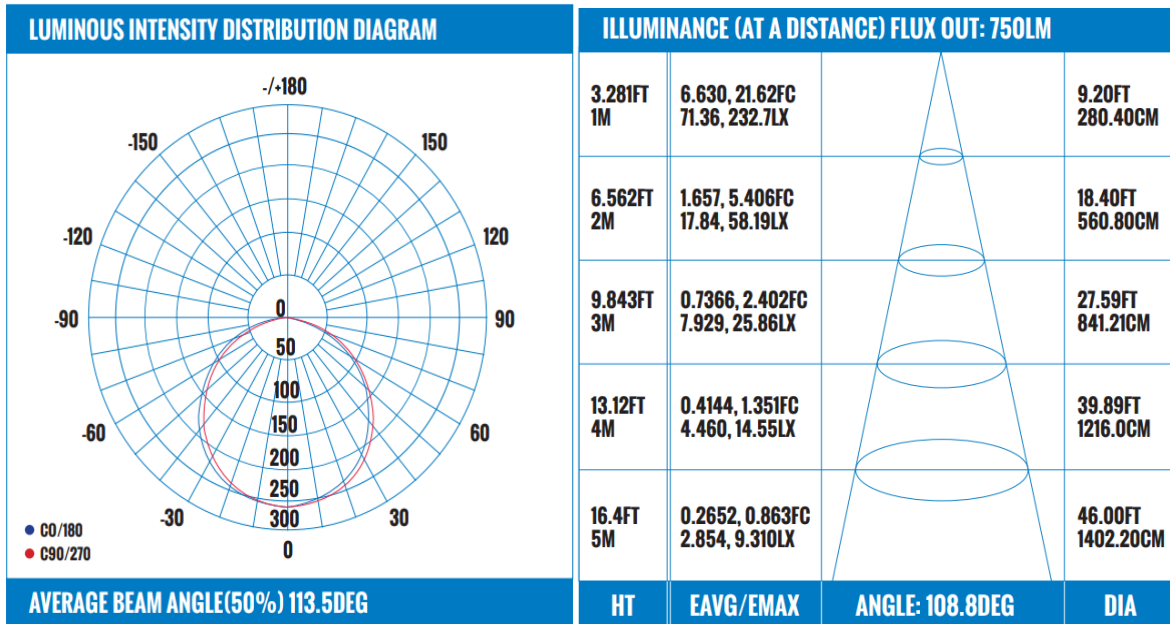

### SPECIFICATION:

- Input Voltage: AC 120V
- Wattage: 9W
- Lumens: 750lm
- CCT: 3000K / 4000K / 5000K
- CRI: Ra>80
- Power Frequency: 50~60HZ
- Beam Angle: 120°
- Operating Temperature: -20°C~40°C
- Dimmable: Yes (Triac)
- Harmonic Distortion: <2%
- Lifespan / Warranty: 10 Years (12hr/day)
- Lens: PMMA
- Certification: cETLus & Energy star
- Durable airtight die-cast aluminum body, Aluminum Junction Box
- IP Rating: IP35

# LUMINAIRE PHOTOMETRIC